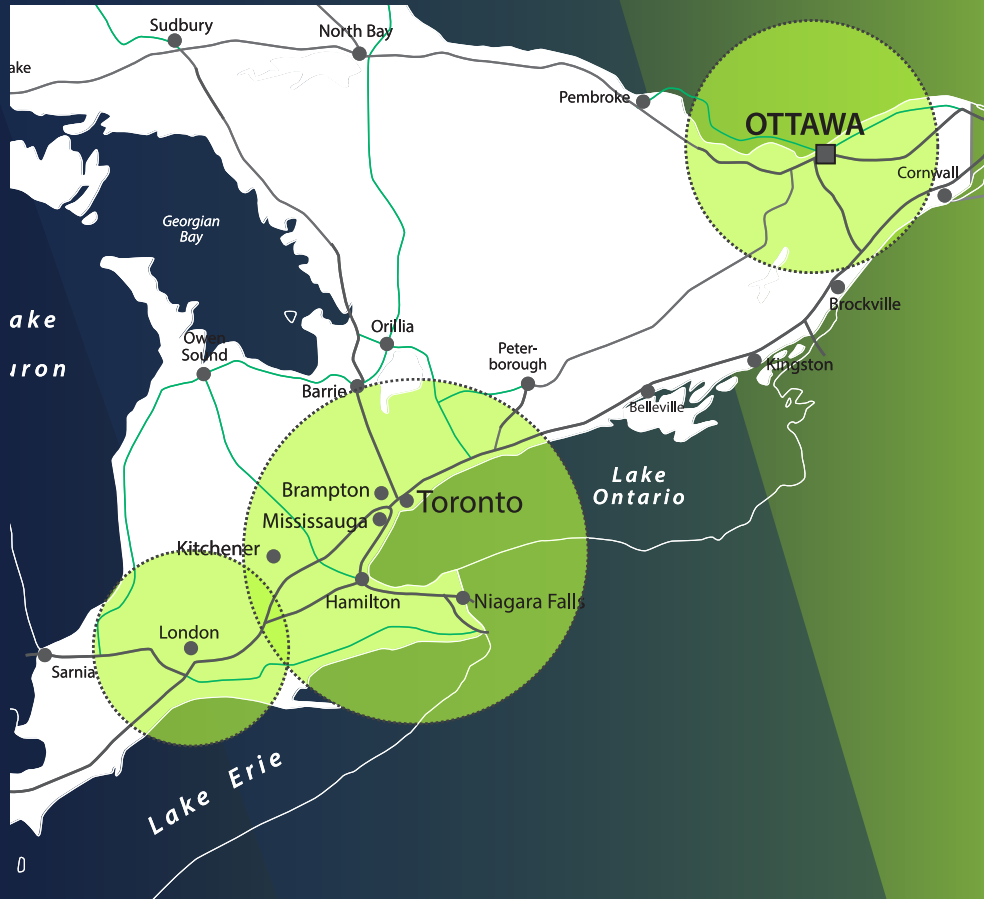

Ontario Broadcast Coverage

yesTV®

Learn more at yestv.com/saleskit

YES TV is available to over **6.99 million** unique subscribers reaching **70%** of English Canada households*

YES TV Toronto (CITS) is available to over 5.59 million subscribers
YES TV Calgary (CKCS) is available to over 2.18 million subscribers
YES TV EDMONTON (CKES) is available to over 1.57 million subscribers

Bell ExpressVu

YES TV - Ontario 651
YES TV - Calgary 646
YES TV - Edmonton 648

Bell Fibe

YES TV - Ontario 651 / 1651

Cogeco

YES TV - Ontario 762 / 36 / 405

Shaw Direct

YES TV - Ontario 31 / 71 / 355