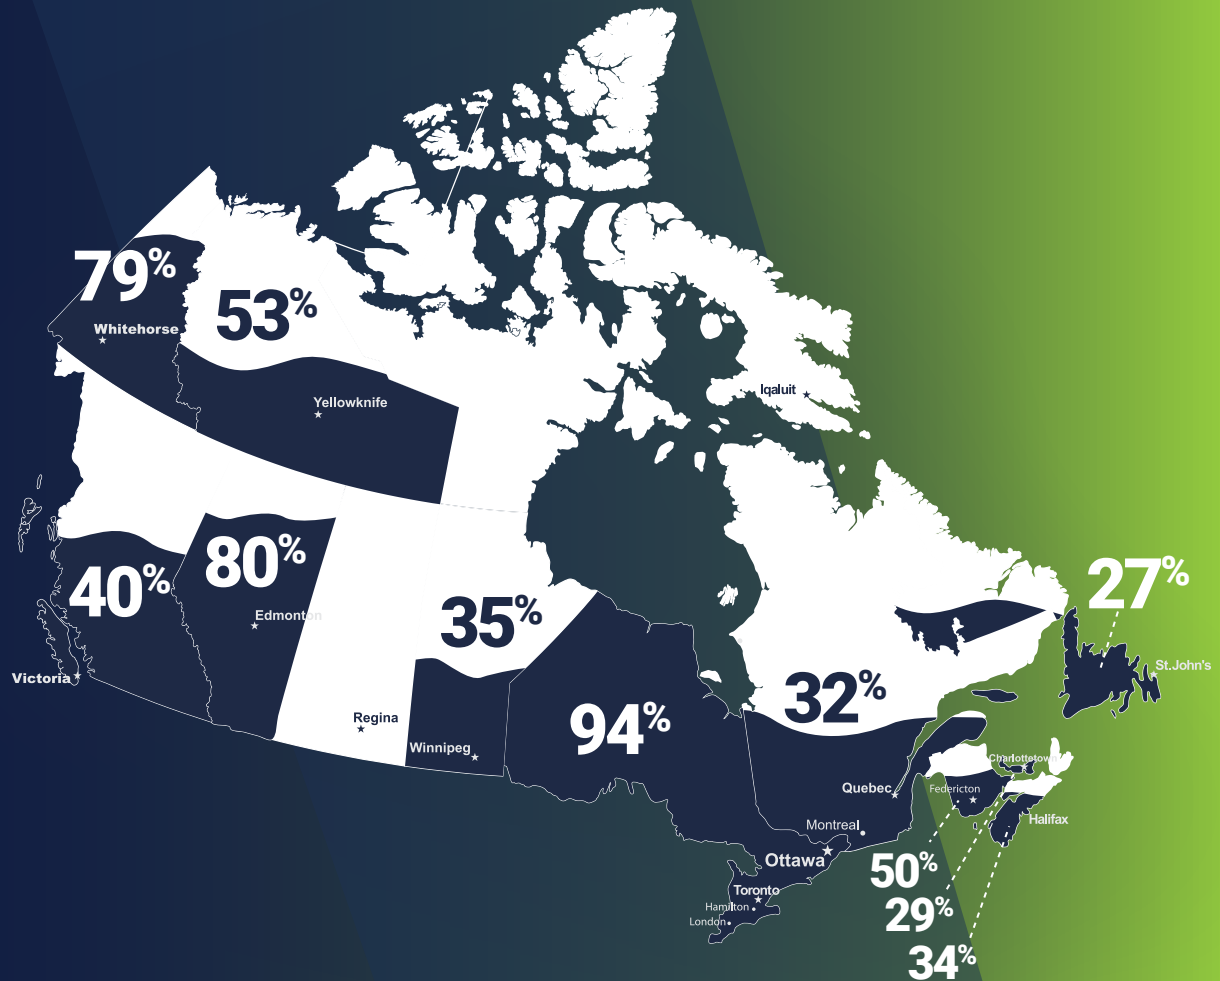

# National Broadcast Coverage

Learn more at [yestv.com/saleskit](http://yestv.com/saleskit)

YES TV is available to over **6.99 million** unique subscribers reaching **70%** of English Canada households\*