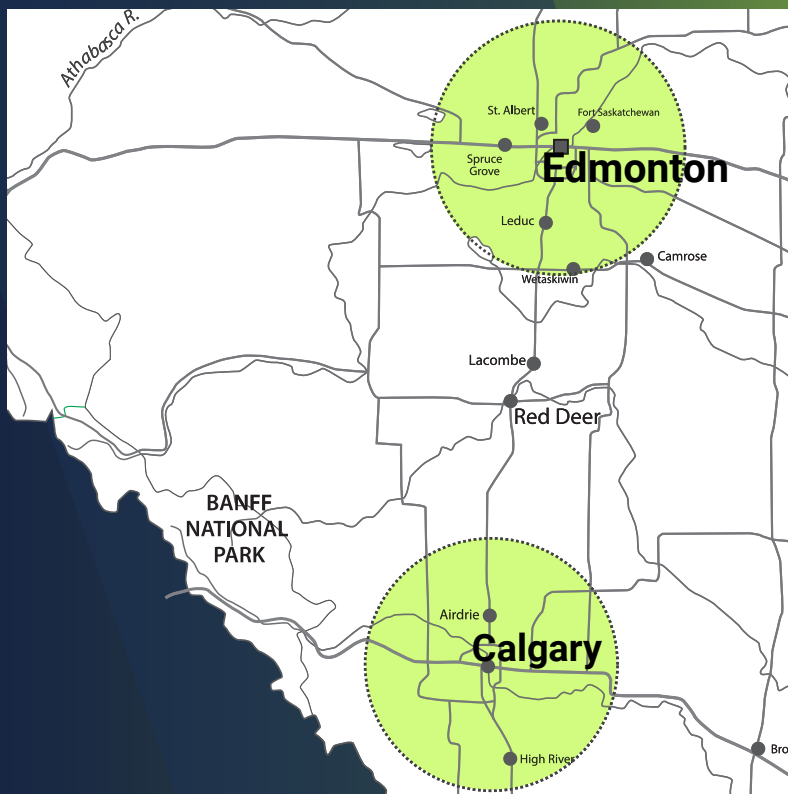

# Alberta Broadcast Coverage

Learn more at [yestv.com/saleskit](https://yestv.com/saleskit)

YES TV is available to over **6.99 million** unique subscribers reaching **70%** of English Canada households\*

YES TV Toronto (CITS) is available to over 5.59 million subscribers

YES TV Calgary (CKCS) is available to over 2.18 million subscribers

YES TV EDMONTON (CKES) is available to over 1.57 million subscribers